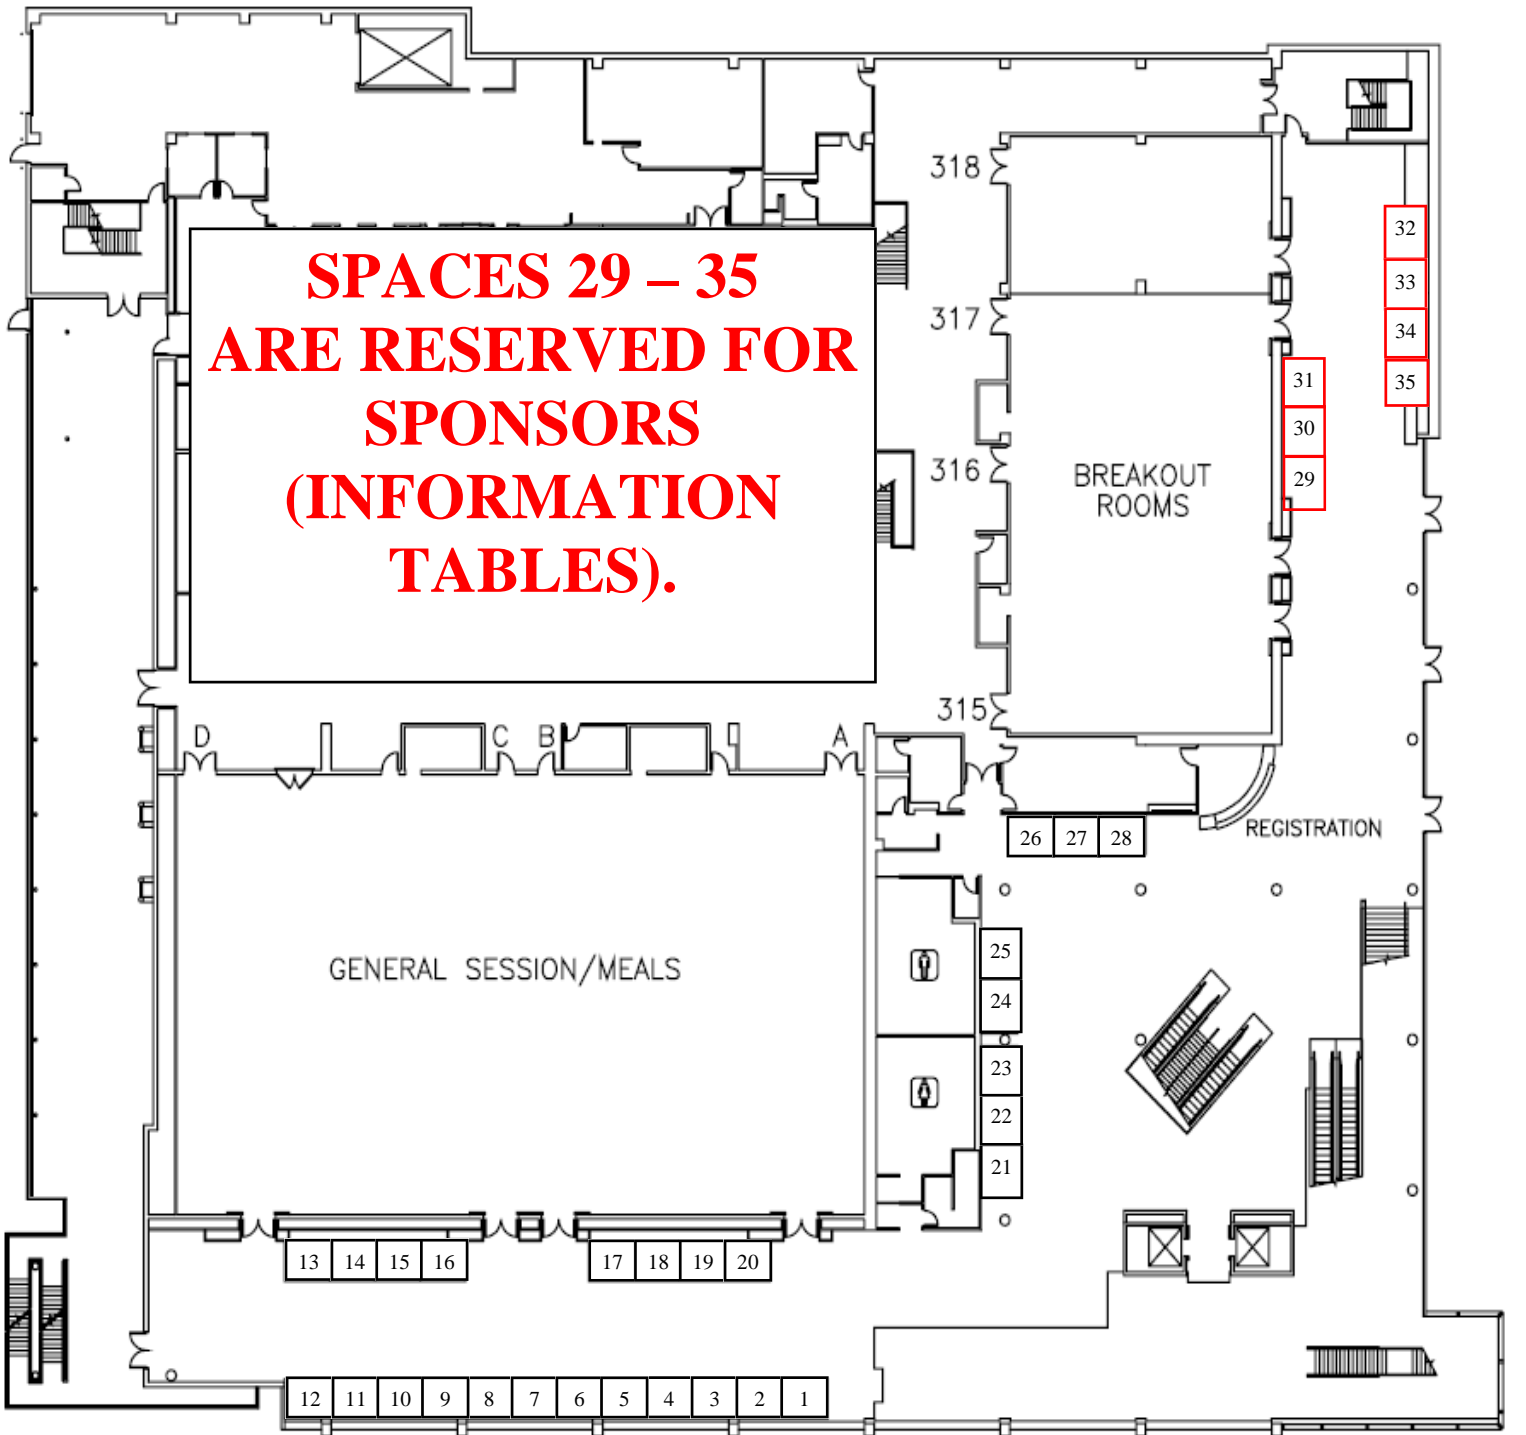

Exhibitor Layout

April 6-7, 2010

The Greater Tacoma Convention and Trade Center

**Booths shaded in grey are no longer available.*

1. Business Continuity Center of Seattle – Bob Posey
2. National Weather Service – Ted Buehner, Tyree Wilde, Dennis Hull, Kerry Jones
- 3.
- 4.
- 5.
- 6.
- 7.
- 8.
- 9.
- 10.
- 11.
- 12.
- 13.
- 14.
- 15.
- 16.
- 17.
- 18.
- 19.
- 20.
- 21.
- 22.
- 23.
- 24.
- 25.
- 26.
- 27.
- 28.
29. *INFO TABLE:*
30. *INFO TABLE:*
31. *INFO TABLE:*
32. *INFO TABLE:*
33. *INFO TABLE:*
34. *INFO TABLE:*
35. *INFO TABLE: Seattle Public Utilities – Platinum Sponsor*