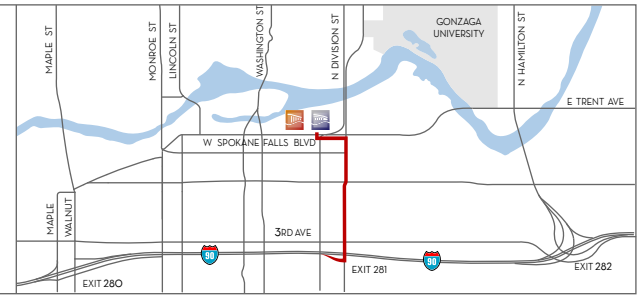

SPOKANE CONVENTION CENTER

PARKING AT THE SPOKANE CONVENTION CENTER

Many parking locations are available near the Spokane Convention Center. Perhaps the most convenient is the Spokane Convention Center parking garage, accessible from westbound Spokane Falls Boulevard. If you are west of the Convention Center, continue to Stevens, take a left, another left on Main, continue straight four blocks, turn left on Division and another left on Spokane Falls Boulevard. The entrance to the Convention Center parking garage will be on the right.

PARKING LEGEND

- PUBLIC PARKING FACILITY
- SPOKANE CONVENTION CENTER PARKING GARAGE